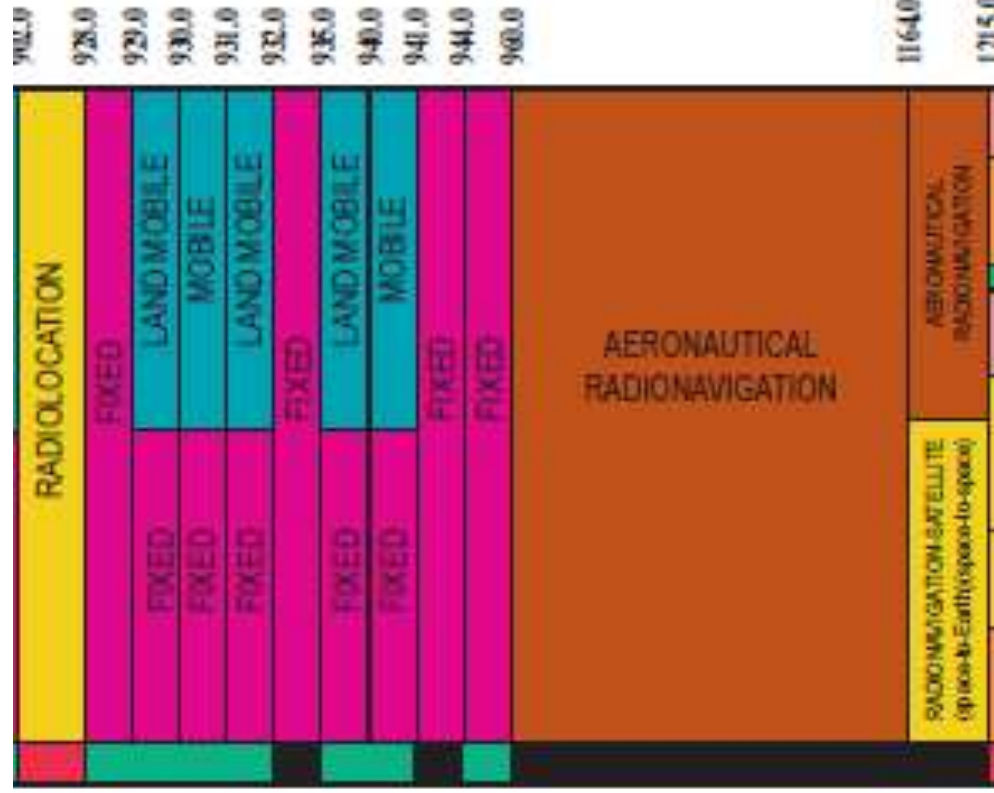

Row five

300 MHz

1215.0
1240.0
1300.0
1350.0
1390.0
1392.0
1395.0
1400.0
1427.0

SPECTRUM
An NSF Spectrum Innovation Center

LAND MOBILE (Mobile telephony and land-to-Earth services)	LAND MOBILE (Mobile telephony and land-to-Earth services)	Fixed (Satellite)	147.0
FIXED (Satellite) (not geostationary)	LAND MOBILE (Mobile telephony and land-to-Earth services)	Fixed (Satellite)	149.5
FIXED (Satellite) (not geostationary)	LAND MOBILE (Mobile telephony and land-to-Earth services)	Fixed (Satellite)	140.0
FIXED (Satellite) (not geostationary)	LAND MOBILE (Mobile telephony and land-to-Earth services)	Fixed (Satellite)	142.0
FIXED (Satellite) (not geostationary)	LAND MOBILE (Mobile telephony and land-to-Earth services)	Fixed (Satellite)	145.0
FIXED (Satellite) (not geostationary)	LAND MOBILE (Mobile telephony and land-to-Earth services)	Fixed (Satellite)	155.0
FIXED (Satellite) (not geostationary)	LAND MOBILE (Mobile telephony and land-to-Earth services)	Fixed (Satellite)	159.0
FIXED (Satellite) (not geostationary)	LAND MOBILE (Mobile telephony and land-to-Earth services)	Fixed (Satellite)	160.0
FIXED (Satellite) (not geostationary)	LAND MOBILE (Mobile telephony and land-to-Earth services)	Fixed (Satellite)	160.6
FIXED (Satellite) (not geostationary)	LAND MOBILE (Mobile telephony and land-to-Earth services)	Fixed (Satellite)	163.8
FIXED (Satellite) (not geostationary)	LAND MOBILE (Mobile telephony and land-to-Earth services)	Fixed (Satellite)	166.5