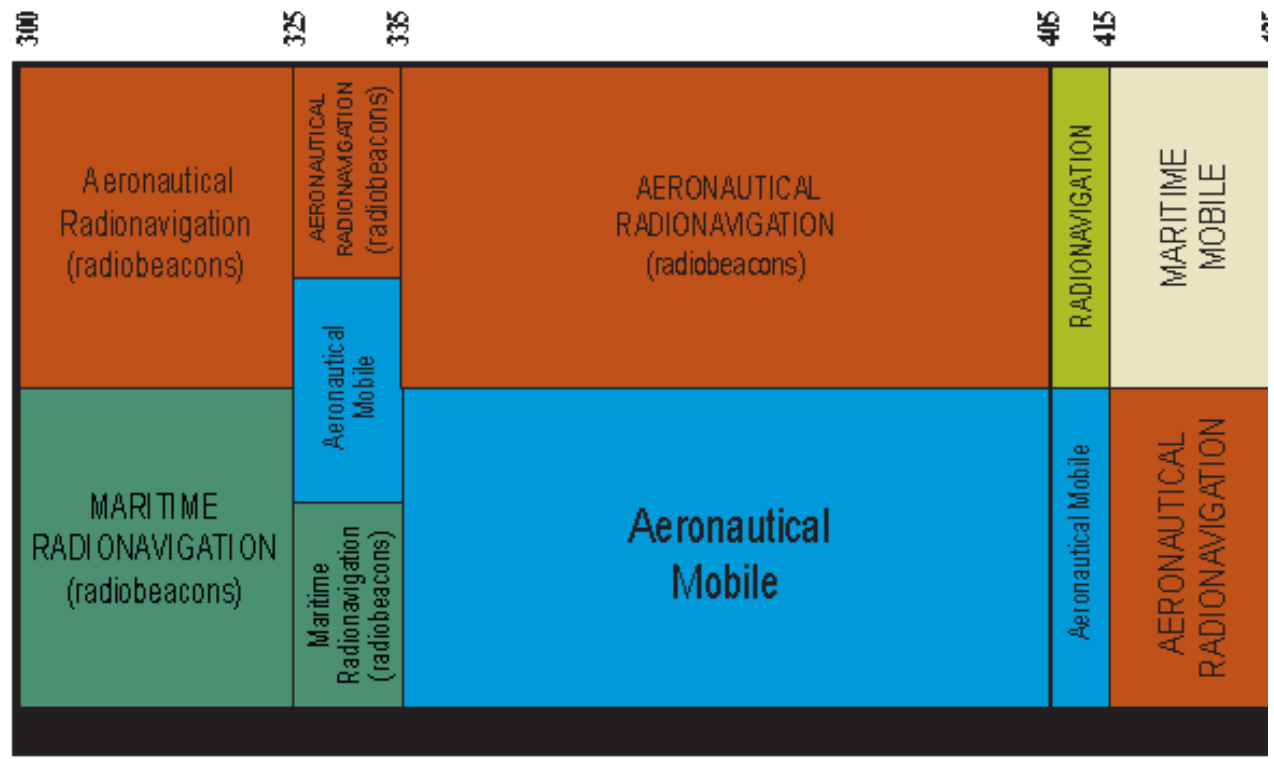

NTIA Spectrum Allocation Table

Separated into puzzle pieces. Just print, cut them out, and laminate.

o

o

NOT ALLOCATED

0 kHz

12 16

300 kHz

Line 2

300 kHz

535

1605

BROADCASTING
(AM RADIO)

SPECTRUM
An NSF Spectrum Innovation Center

3 MHz

Row three