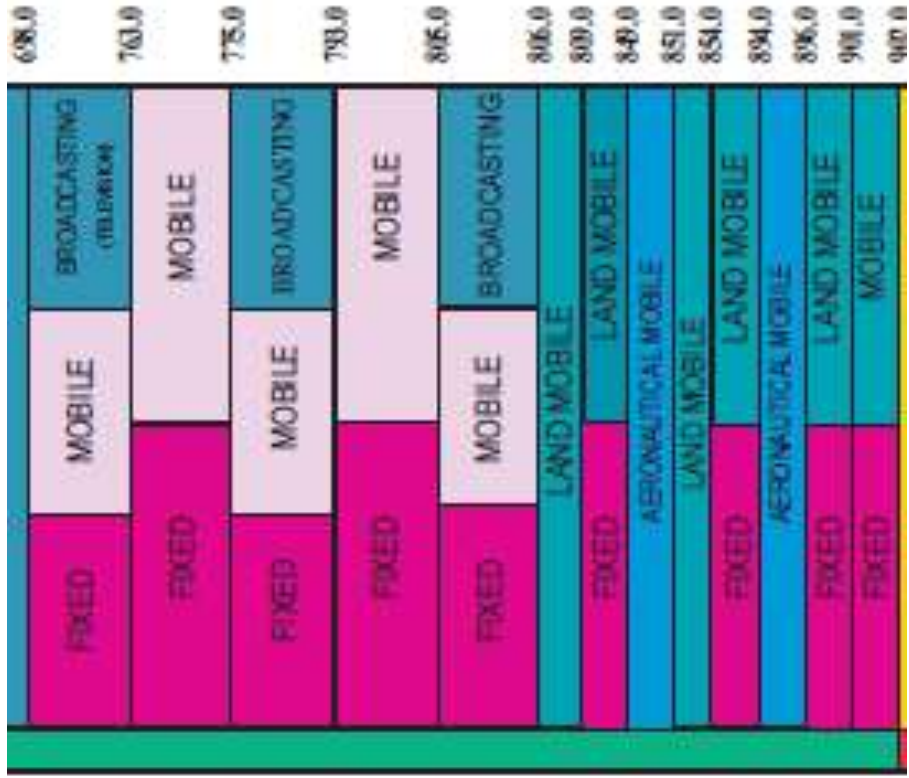

Row five

300 MHz

1215.0
1240.0
1300.0
1350.0
1390.0
1392.0
1395.0
1400.0
1427.0

SPECTRUM
An NSF Spectrum Innovation Center

LAND MOBILE (Mobile telephony and land-to-Earth services)	LAND MOBILE (Mobile telephony and land-to-Earth services)	Fixed (Satellite)	147.0
FIXED (Satellite) (not geostationary)	LAND MOBILE (Mobile telephony and land-to-Earth services)	Fixed (Satellite)	149.5
FIXED (Satellite) (not geostationary)	LAND MOBILE (Mobile telephony and land-to-Earth services)	Fixed (Satellite)	140.0
FIXED (Satellite) (not geostationary)	LAND MOBILE (Mobile telephony and land-to-Earth services)	Fixed (Satellite)	142.0
FIXED (Satellite) (not geostationary)	LAND MOBILE (Mobile telephony and land-to-Earth services)	Fixed (Satellite)	145.0
FIXED (Satellite) (not geostationary)	LAND MOBILE (Mobile telephony and land-to-Earth services)	Fixed (Satellite)	155.0
FIXED (Satellite) (not geostationary)	LAND MOBILE (Mobile telephony and land-to-Earth services)	Fixed (Satellite)	159.0
FIXED (Satellite) (not geostationary)	LAND MOBILE (Mobile telephony and land-to-Earth services)	Fixed (Satellite)	160.0
FIXED (Satellite) (not geostationary)	LAND MOBILE (Mobile telephony and land-to-Earth services)	Fixed (Satellite)	160.6
FIXED (Satellite) (not geostationary)	LAND MOBILE (Mobile telephony and land-to-Earth services)	Fixed (Satellite)	163.8
FIXED (Satellite) (not geostationary)	LAND MOBILE (Mobile telephony and land-to-Earth services)	Fixed (Satellite)	166.5