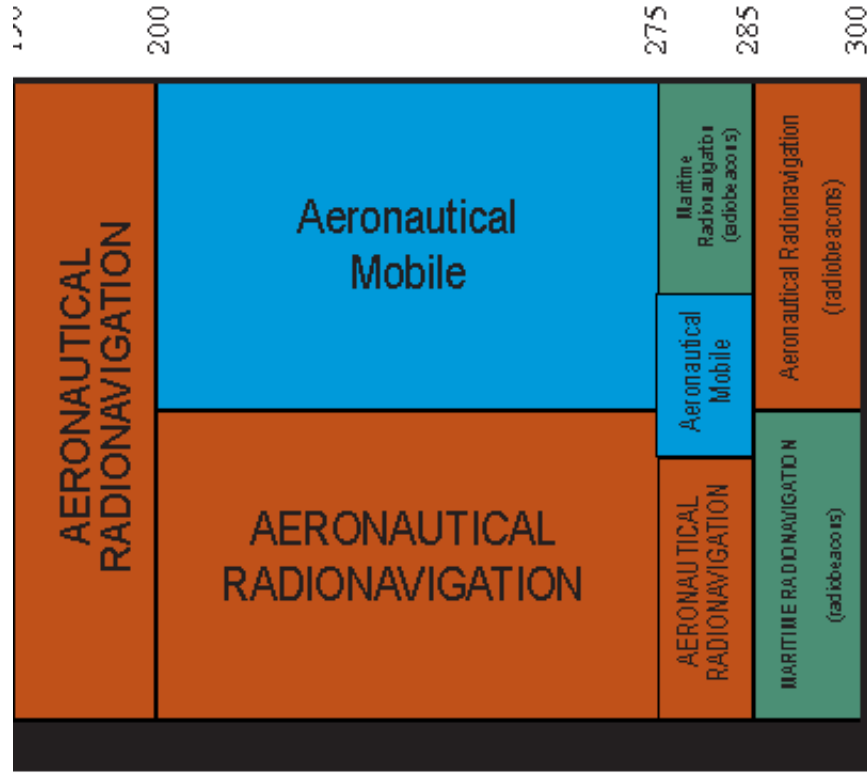

NTIA Spectrum Allocation Table

Separated into puzzle pieces. Just print, cut them out, and laminate.

o

o

NOT ALLOCATED

0 kHz

12 16

300 kHz

Line 2

300 kHz

535

1605

BROADCASTING
(AM RADIO)

SPECTRUM
An NSF Spectrum Innovation Center

3 MHz

Row three