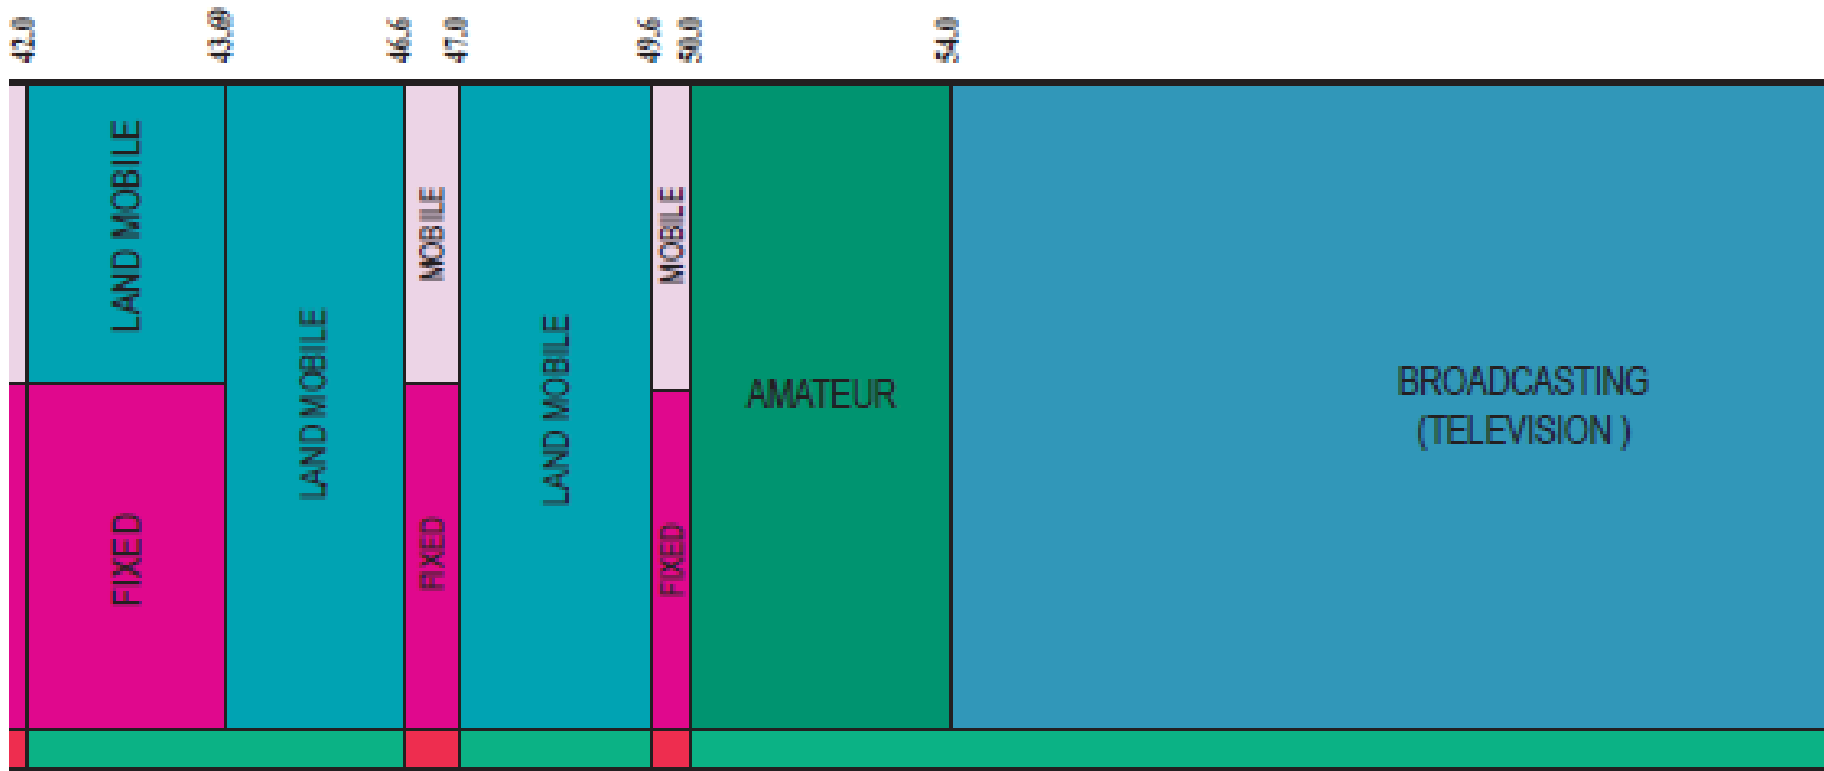

ISM - 27.12 ±.163 MHz

30 MHz

Row 4

MOBILE SATELLITE (space-to-Earth)	SPACE RESEARCH (space-to-Earth)	SPACE OPERATION (space-to-Earth)	MOBILE SATELLITE (space-to-Earth)	137.0
MOBILE SATELLITE (space-to-Earth)	SPACE RESEARCH (space-to-Earth)	SPACE OPERATION (space-to-Earth)	MOBILE SATELLITE (space-to-Earth)	137.025
MOBILE SATELLITE (space-to-Earth)	SPACE RESEARCH (space-to-Earth)	SPACE OPERATION (space-to-Earth)	MOBILE SATELLITE (space-to-Earth)	137.175
MOBILE SATELLITE (space-to-Earth)	SPACE RESEARCH (space-to-Earth)	SPACE OPERATION (space-to-Earth)	MOBILE SATELLITE (space-to-Earth)	137.825
MOBILE SATELLITE (space-to-Earth)	SPACE RESEARCH (space-to-Earth)	SPACE OPERATION (space-to-Earth)	MOBILE SATELLITE (space-to-Earth)	138.0
FIXED	FIXED	MOBILE	MOBILE	144.0
FIXED	FIXED	MOBILE	MOBILE	146.0
FIXED	FIXED	MOBILE	MOBILE	148.0
FIXED	FIXED	MOBILE	MOBILE	149.9
FIXED	FIXED	MOBILE	MOBILE	150.05
FIXED	FIXED	MOBILE	MOBILE	150.8
FIXED	FIXED	MOBILE	MOBILE	152.855
FIXED	FIXED	MOBILE	MOBILE	154.0
FIXED	FIXED	MOBILE	MOBILE	156.2475