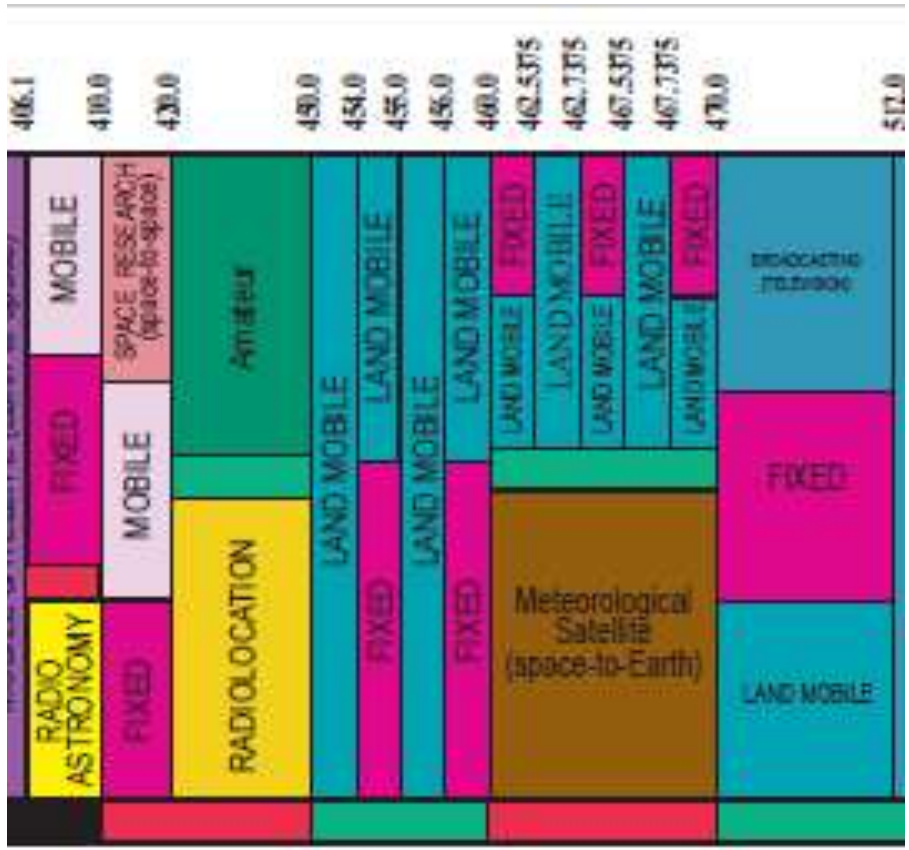

156.2475	MARITIME MOBILE
156.7625	MARITIME MOBILE (distress, urgency, safety and calling)
156.8375	MARITIME MOBILE
157.0375	MARITIME MOBILE
157.1875	MOBILE, except aeronautical mobile
157.45	FIXED
161.575	LAND MOBILE
161.625	MARITIME MOBILE
161.775	LAND MOBILE
161.9625	MOBILE, except aeronautical mobile
161.9875	MARITIME MOBILE (AIS)
162.0125	MOBILE, except aeronautical mobile
163.0375	MARITIME MOBILE (AIS)
1732	FIXED
1734	FIXED
1740	FIXED
	MOBILE
	Land mobile
	MOBILE

Row five

300 MHz

1215.0
1240.0
1300.0
1350.0
1390.0
1392.0
1395.0
1400.0
1427.0

SPECTRUM
An NSF Spectrum Innovation Center

LAND MOBILE (Mobile telephony and land-to-Earth services)	LAND MOBILE (Mobile telephony and land-to-Earth services)	Fixed (Satellite)	147.0
FIXED (Satellite) (not geostationary)	LAND MOBILE (Mobile telephony and land-to-Earth services)	Fixed (Satellite)	149.5
FIXED (Satellite) (not geostationary)	LAND MOBILE (Mobile telephony and land-to-Earth services)	Fixed (Satellite)	140.0
FIXED (Satellite) (not geostationary)	LAND MOBILE (Mobile telephony and land-to-Earth services)	Fixed (Satellite)	142.0
FIXED (Satellite) (not geostationary)	LAND MOBILE (Mobile telephony and land-to-Earth services)	Fixed (Satellite)	145.0
FIXED (Satellite) (not geostationary)	LAND MOBILE (Mobile telephony and land-to-Earth services)	Fixed (Satellite)	155.0
FIXED (Satellite) (not geostationary)	LAND MOBILE (Mobile telephony and land-to-Earth services)	Fixed (Satellite)	159.0
FIXED (Satellite) (not geostationary)	LAND MOBILE (Mobile telephony and land-to-Earth services)	Fixed (Satellite)	160.0
FIXED (Satellite) (not geostationary)	LAND MOBILE (Mobile telephony and land-to-Earth services)	Fixed (Satellite)	160.6
FIXED (Satellite) (not geostationary)	LAND MOBILE (Mobile telephony and land-to-Earth services)	Fixed (Satellite)	163.8
FIXED (Satellite) (not geostationary)	LAND MOBILE (Mobile telephony and land-to-Earth services)	Fixed (Satellite)	166.5