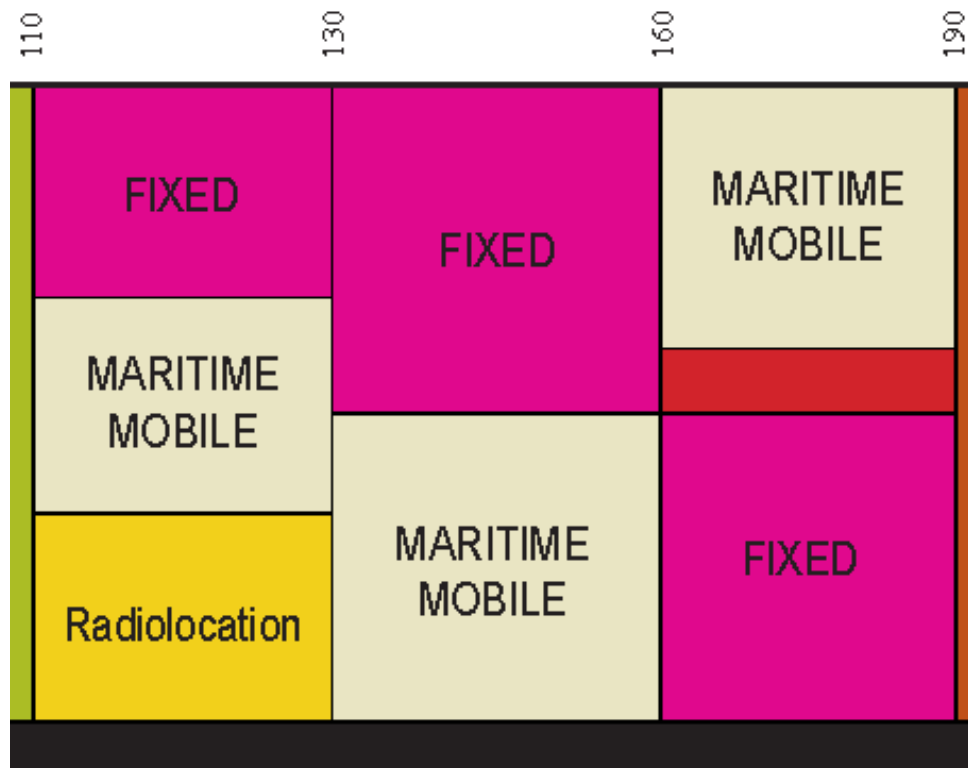

NTIA Spectrum Allocation Table

Separated into puzzle pieces. Just print, cut them out, and laminate.

o

o

NOT ALLOCATED

0 kHz

12 16

300 kHz