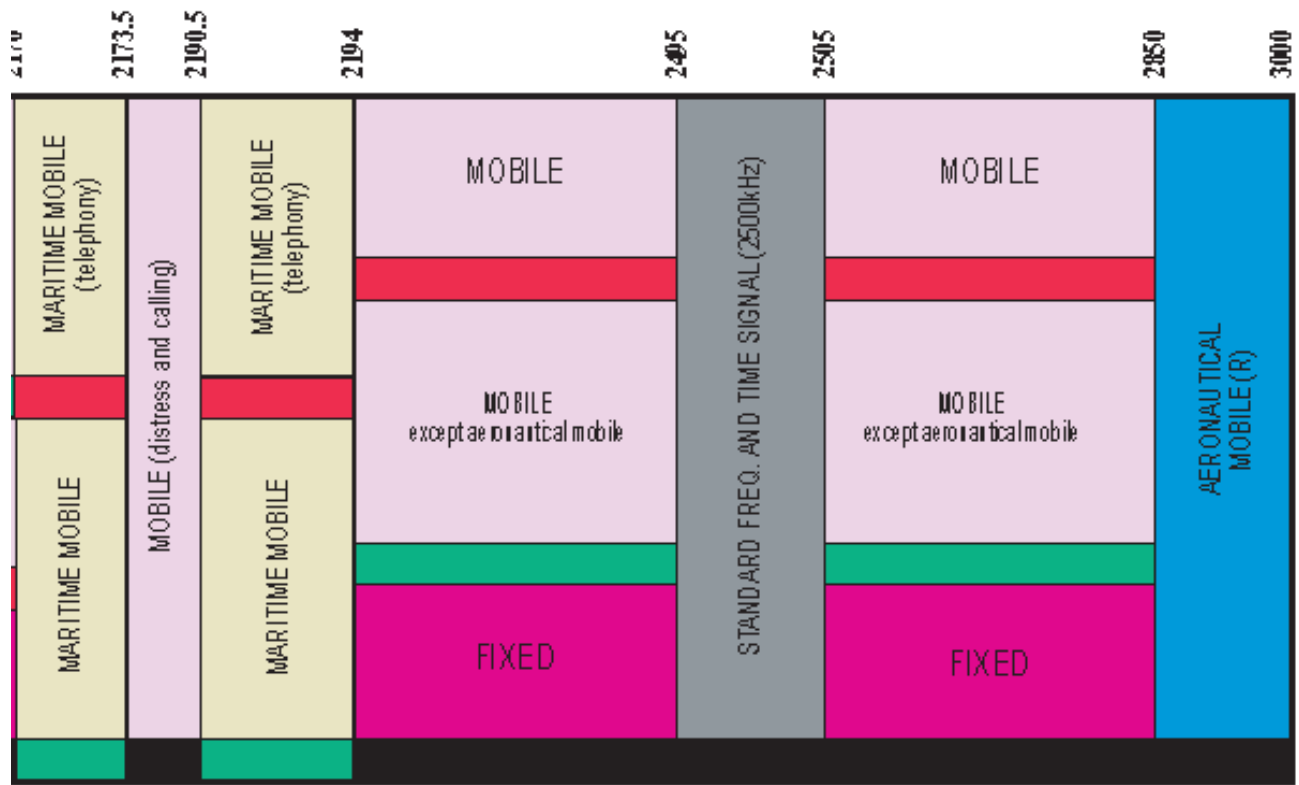

Line 2

300 kHz

535

1605

BROADCASTING
(AM RADIO)

SPECTRUM
An NSF Spectrum Innovation Center

3 MHz

Row three