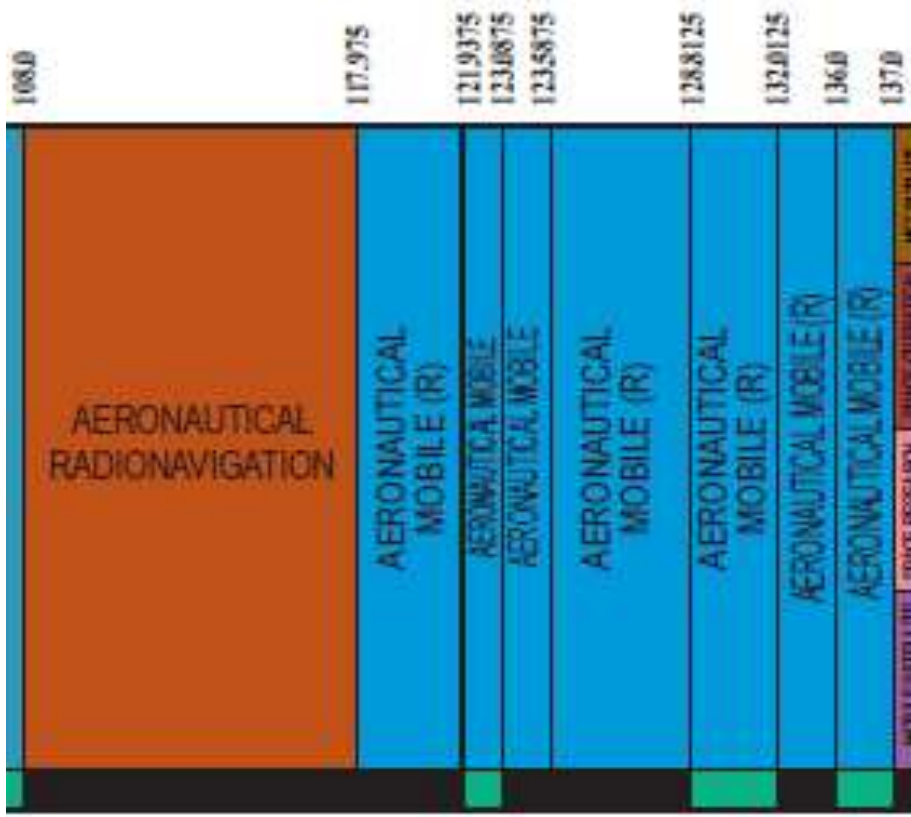

ISM - 27.12 ±.163 MHz

30 MHz

Row 4

MOBILE SATELLITE (space-to-Earth)	SPACE RESEARCH (space-to-Earth)	SPACE OPERATION (space-to-Earth)	MOBILE SATELLITE (space-to-Earth)	137.0
MOBILE SATELLITE (space-to-Earth)	SPACE RESEARCH (space-to-Earth)	SPACE OPERATION (space-to-Earth)	MOBILE SATELLITE (space-to-Earth)	137.025
MOBILE SATELLITE (space-to-Earth)	SPACE RESEARCH (space-to-Earth)	SPACE OPERATION (space-to-Earth)	MOBILE SATELLITE (space-to-Earth)	137.175
MOBILE SATELLITE (space-to-Earth)	SPACE RESEARCH (space-to-Earth)	SPACE OPERATION (space-to-Earth)	MOBILE SATELLITE (space-to-Earth)	137.825
MOBILE SATELLITE (space-to-Earth)	SPACE RESEARCH (space-to-Earth)	SPACE OPERATION (space-to-Earth)	MOBILE SATELLITE (space-to-Earth)	138.0
FIXED	FIXED	MOBILE	MOBILE	144.0
FIXED	FIXED	MOBILE	MOBILE	146.0
FIXED	FIXED	MOBILE	MOBILE	148.0
FIXED	FIXED	MOBILE	MOBILE	149.9
FIXED	FIXED	MOBILE	MOBILE	150.05
FIXED	FIXED	MOBILE	MOBILE	150.8
FIXED	FIXED	MOBILE	MOBILE	152.855
FIXED	FIXED	MOBILE	MOBILE	154.0
FIXED	FIXED	MOBILE	MOBILE	156.2475