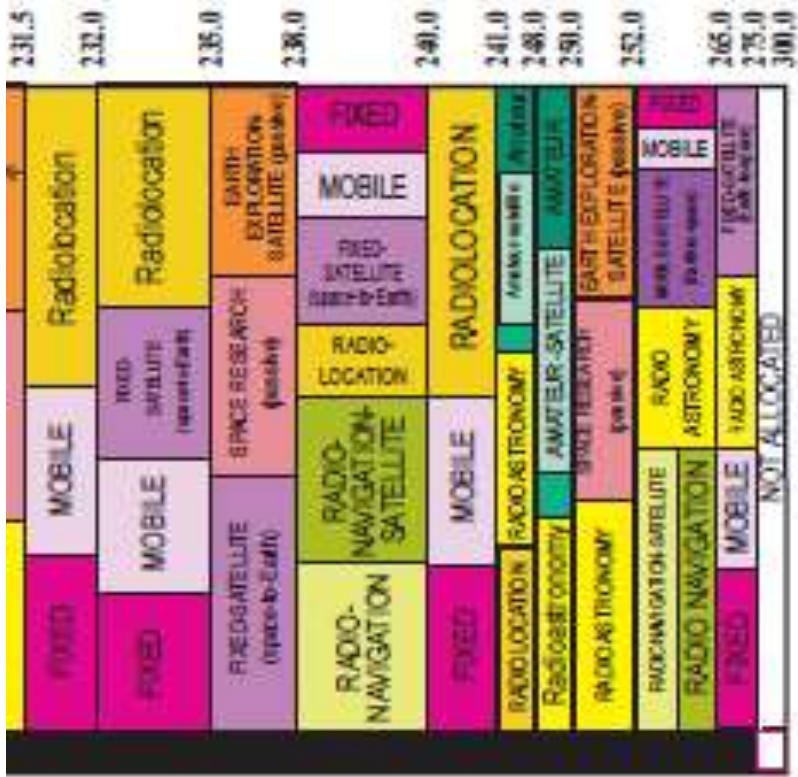

185.0	SPACE RESEARCH (passive)	INTER-SATELLITE	EARTH EXPLORATION-SATELLITE (passive)
190.0	SPACE RESEARCH (passive)	EARTH EXPLORATION-SATELLITE (passive)	
191.8	RADIO/NAVIGATION RADIO/NAVIGATION-SATELLITE	INTER-SATELLITE	MOBILE SATELLITE
200.0	RADIO ASTRONOMY	EARTH EXPLORATION-SATELLITE (passive)	SPACE RESEARCH (passive)
209.0	FIXED MOBILE	FIXED SATELLITE (Earth-to-space)	RADIO ASTRONOMY
217.0	FIXED-SATELLITE (Earth-to-space)	SPACE RESEARCH (passive)	MOBILE
236.0	RADIO ASTRONOMY	SPACE RESEARCH (Passive)	EARTH EXPLORATION-SATELLITE (Passive)
231.5			

ISM - 245.0 ± 1 GHz

300 GHz