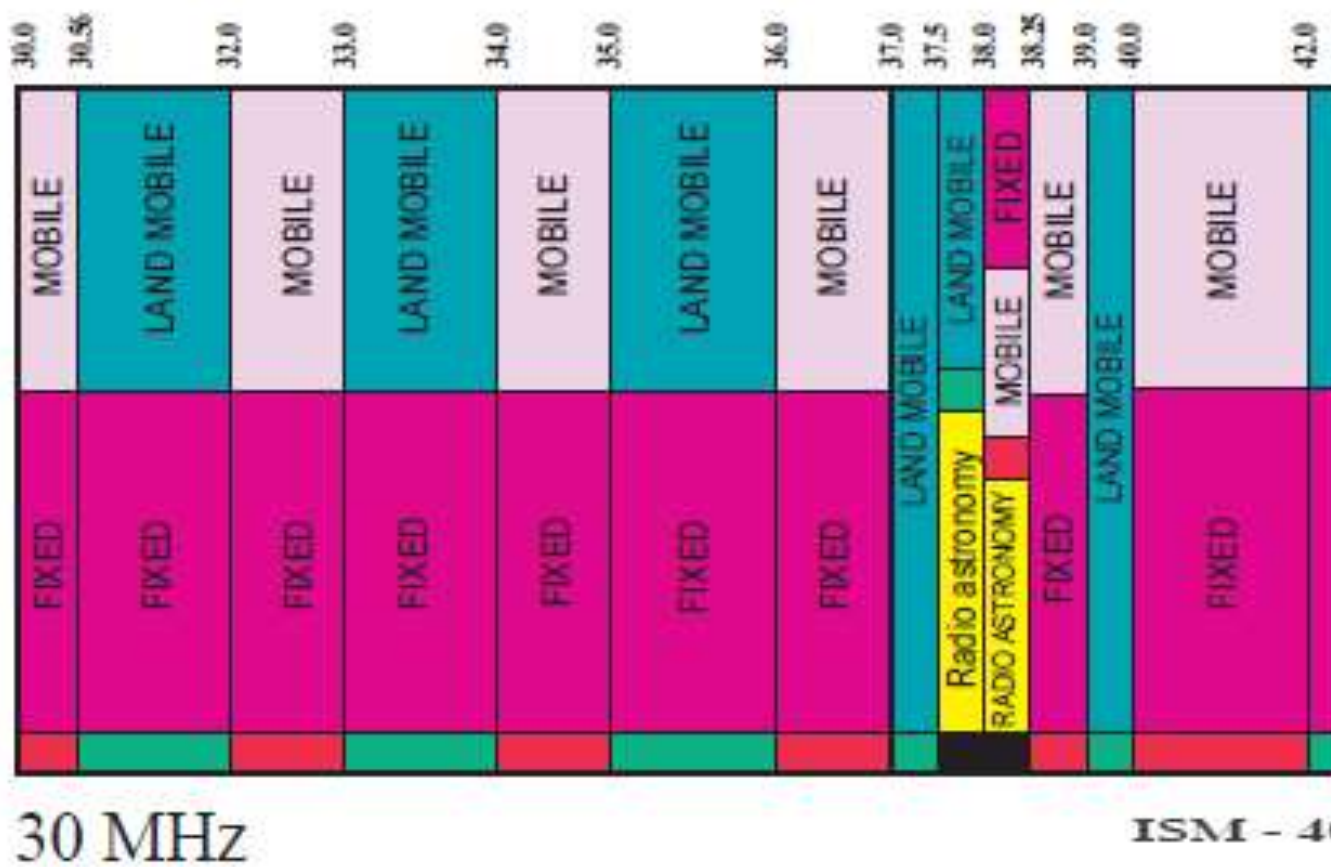

ISM - 27.12 ±.163 MHz

30 MHz

Row 4

MOBILE SATELLITE (space-to-Earth)	SPACE RESEARCH (space-to-Earth)	SPACE OPERATION (space-to-Earth)	MOBILE SATELLITE (space-to-Earth)	137.0
MOBILE SATELLITE (space-to-Earth)	SPACE RESEARCH (space-to-Earth)	SPACE OPERATION (space-to-Earth)	MOBILE SATELLITE (space-to-Earth)	137.025
MOBILE SATELLITE (space-to-Earth)	SPACE RESEARCH (space-to-Earth)	SPACE OPERATION (space-to-Earth)	MOBILE SATELLITE (space-to-Earth)	137.175
MOBILE SATELLITE (space-to-Earth)	SPACE RESEARCH (space-to-Earth)	SPACE OPERATION (space-to-Earth)	MOBILE SATELLITE (space-to-Earth)	137.825
MOBILE SATELLITE (space-to-Earth)	SPACE RESEARCH (space-to-Earth)	SPACE OPERATION (space-to-Earth)	MOBILE SATELLITE (space-to-Earth)	138.0
FIXED	FIXED	MOBILE	MOBILE	144.0
FIXED	FIXED	MOBILE	MOBILE	146.0
FIXED	FIXED	MOBILE	MOBILE	148.0
FIXED	FIXED	MOBILE	MOBILE	149.9
FIXED	FIXED	MOBILE	MOBILE	150.05
FIXED	FIXED	MOBILE	MOBILE	150.8
FIXED	FIXED	MOBILE	MOBILE	152.855
FIXED	FIXED	MOBILE	MOBILE	154.0
FIXED	FIXED	MOBILE	MOBILE	156.2475