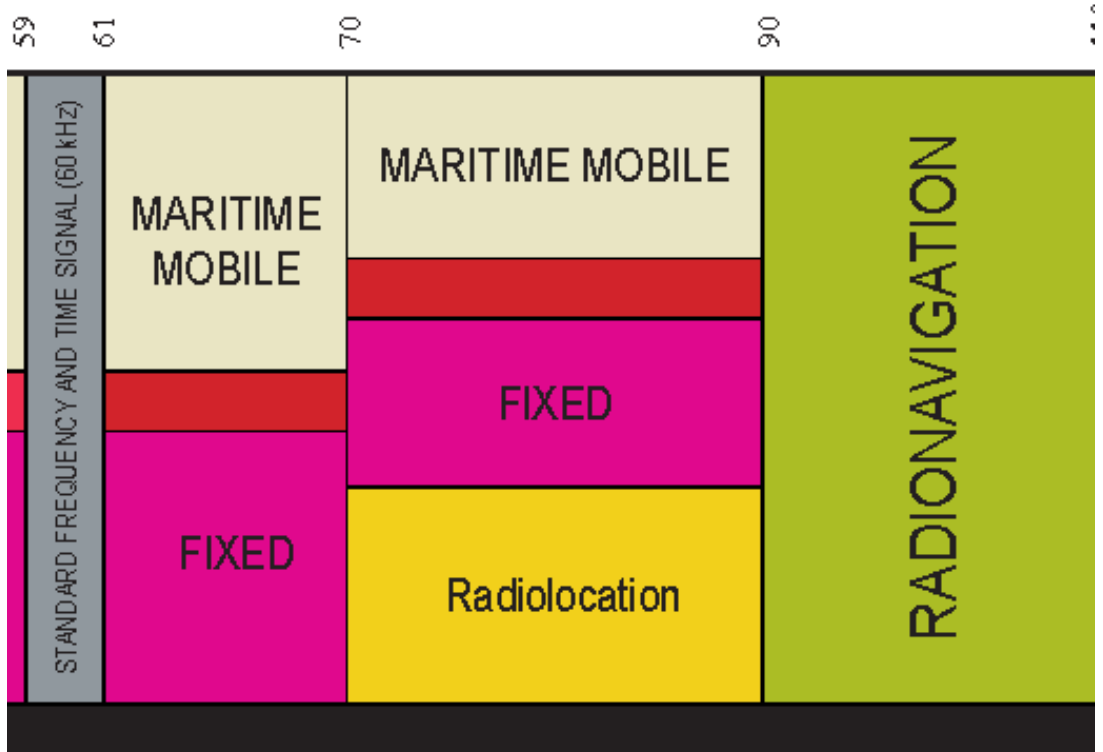

NTIA Spectrum Allocation Table

Separated into puzzle pieces. Just print, cut them out, and laminate.

o

o

NOT ALLOCATED

0 kHz

12 16

300 kHz

Line 2

300 kHz

535

1605

BROADCASTING
(AM RADIO)

SPECTRUM
An NSF Spectrum Innovation Center

3 MHz

Row three