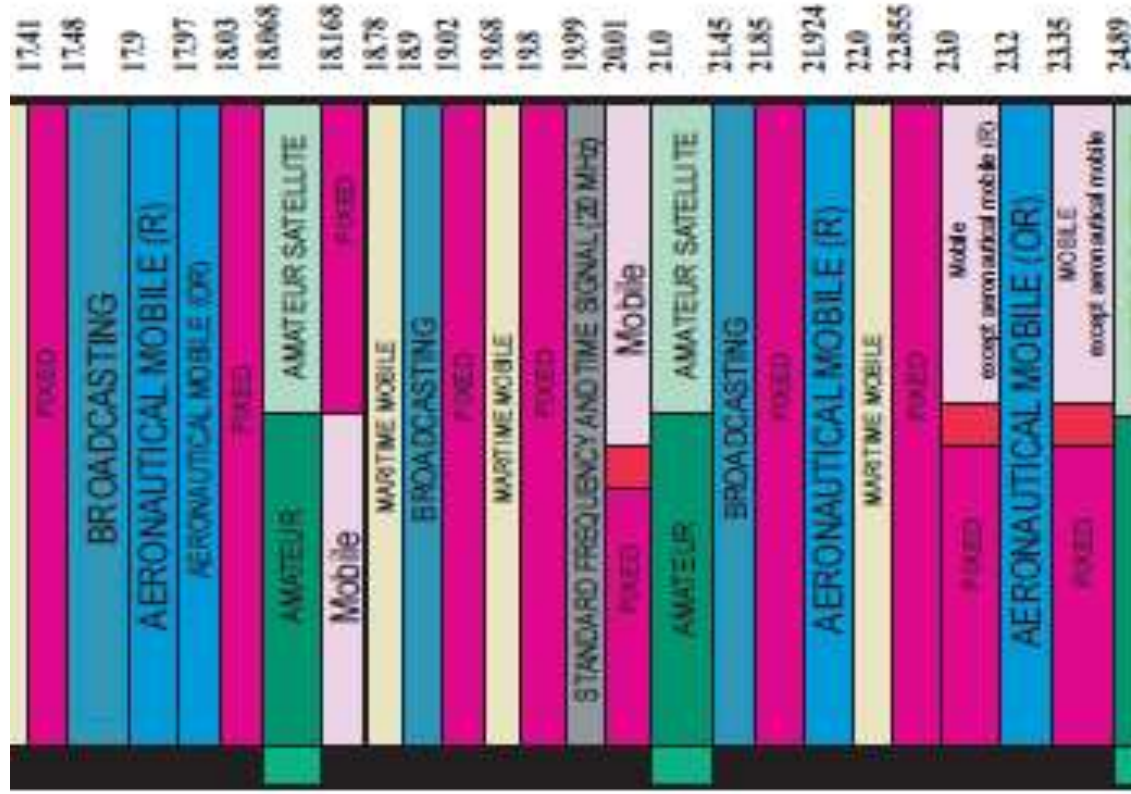

ISM - 27.12 ±.163 MHz

30 MHz

Row 4

MOBILE SATELLITE (space-to-Earth)	SPACE RESEARCH (space-to-Earth)	SPACE OPERATION (space-to-Earth)	MOBILE SATELLITE (space-to-Earth)	137.0
MOBILE SATELLITE (space-to-Earth)	SPACE RESEARCH (space-to-Earth)	SPACE OPERATION (space-to-Earth)	MOBILE SATELLITE (space-to-Earth)	137.025
MOBILE SATELLITE (space-to-Earth)	SPACE RESEARCH (space-to-Earth)	SPACE OPERATION (space-to-Earth)	MOBILE SATELLITE (space-to-Earth)	137.175
MOBILE SATELLITE (space-to-Earth)	SPACE RESEARCH (space-to-Earth)	SPACE OPERATION (space-to-Earth)	MOBILE SATELLITE (space-to-Earth)	137.825
MOBILE SATELLITE (space-to-Earth)	SPACE RESEARCH (space-to-Earth)	SPACE OPERATION (space-to-Earth)	MOBILE SATELLITE (space-to-Earth)	138.0
FIXED	FIXED	MOBILE	MOBILE	144.0
FIXED	FIXED	MOBILE	MOBILE	146.0
FIXED	FIXED	MOBILE	MOBILE	148.0
FIXED	FIXED	MOBILE	MOBILE	149.9
FIXED	FIXED	MOBILE	MOBILE	150.05
FIXED	FIXED	MOBILE	MOBILE	150.8
FIXED	FIXED	MOBILE	MOBILE	152.855
FIXED	FIXED	MOBILE	MOBILE	154.0
FIXED	FIXED	MOBILE	MOBILE	156.2475