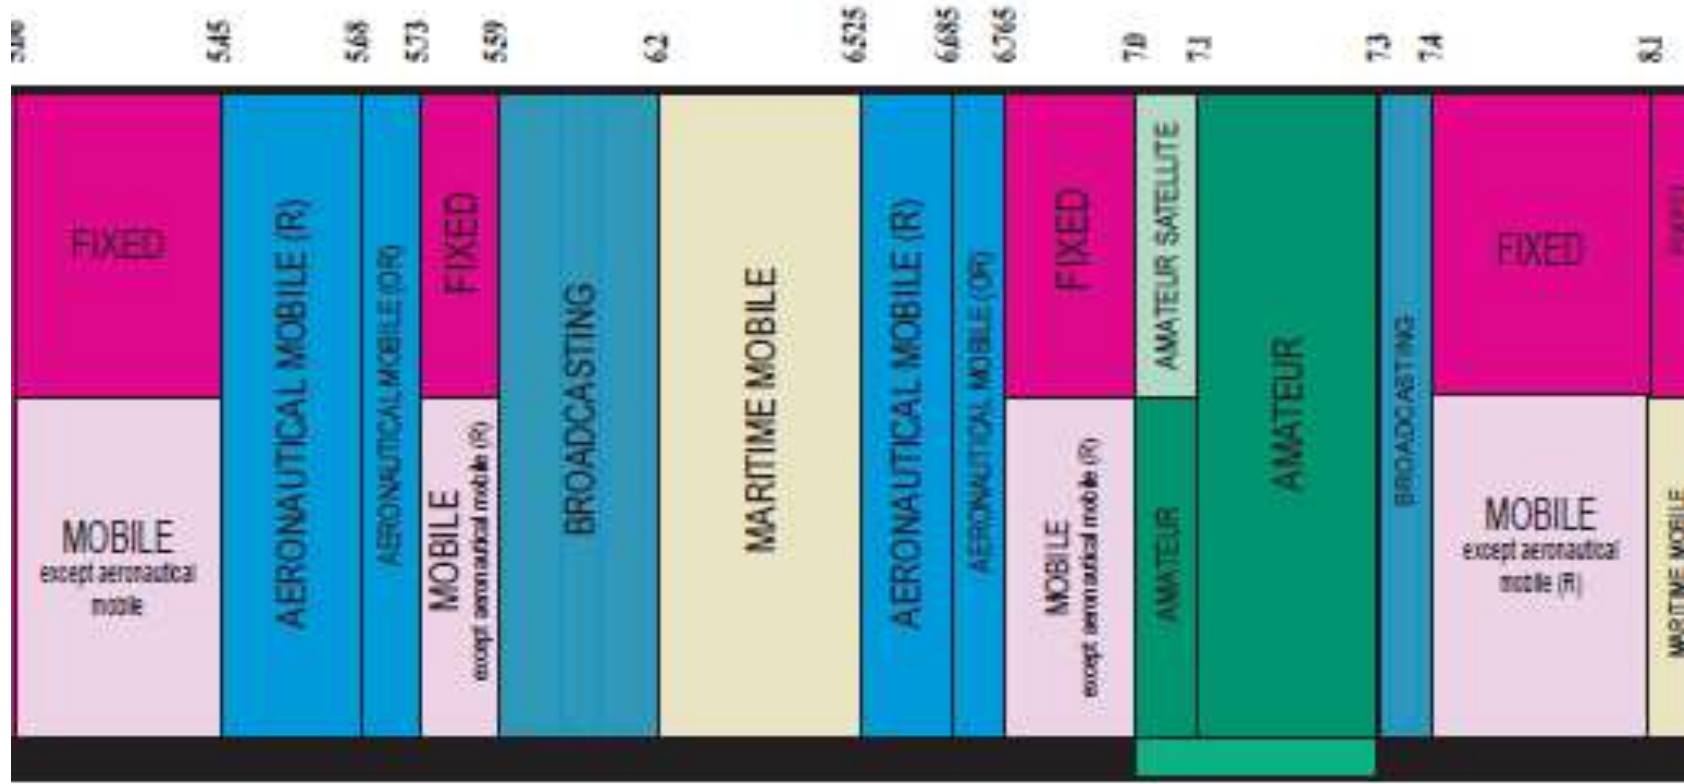

ISM - 6.78 ± .015 MHz