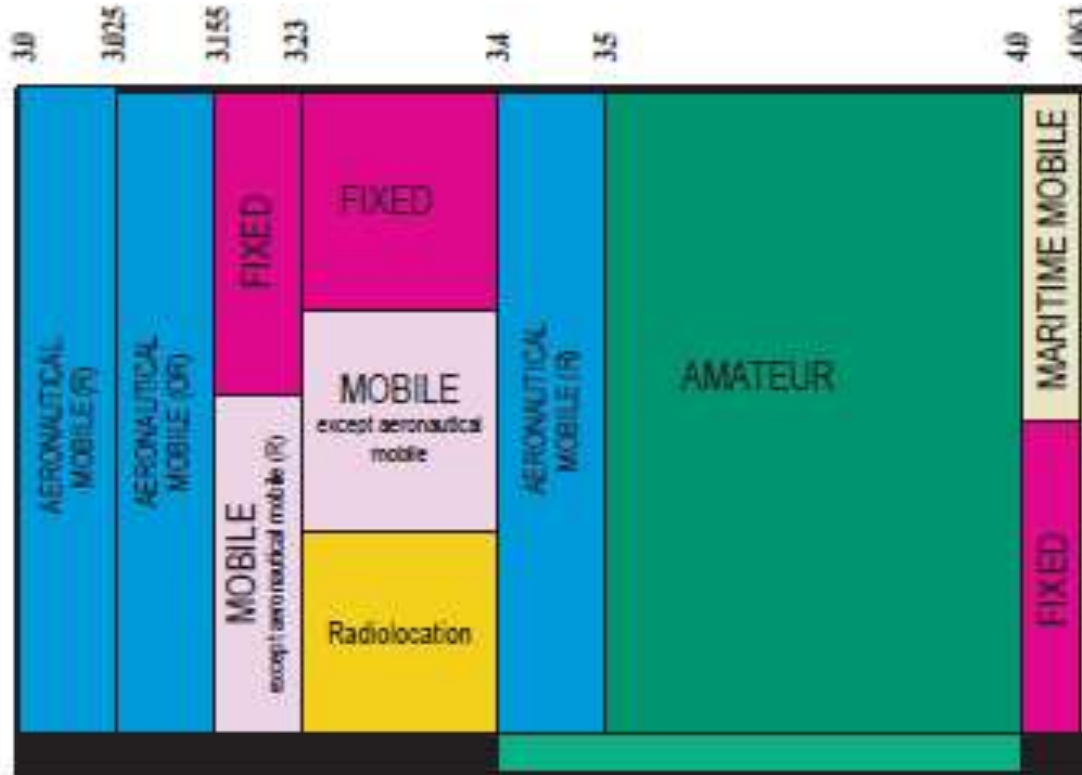

Line 2

300 kHz

535

1605

BROADCASTING
(AM RADIO)

SPECTRUM
An NSF Spectrum Innovation Center

3 MHz

Row three