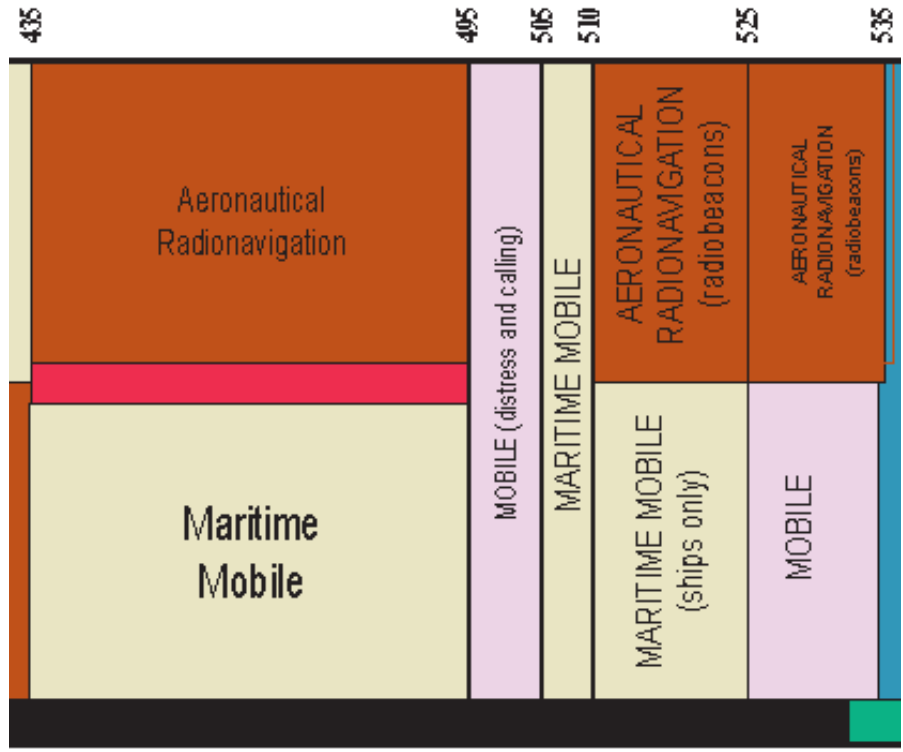

NTIA Spectrum Allocation Table

Separated into puzzle pieces. Just print, cut them out, and laminate.

o

o

NOT ALLOCATED

0 kHz

12 16

300 kHz

Line 2

300 kHz

535

1605

BROADCASTING
(AM RADIO)

SPECTRUM
An NSF Spectrum Innovation Center

3 MHz

Row three