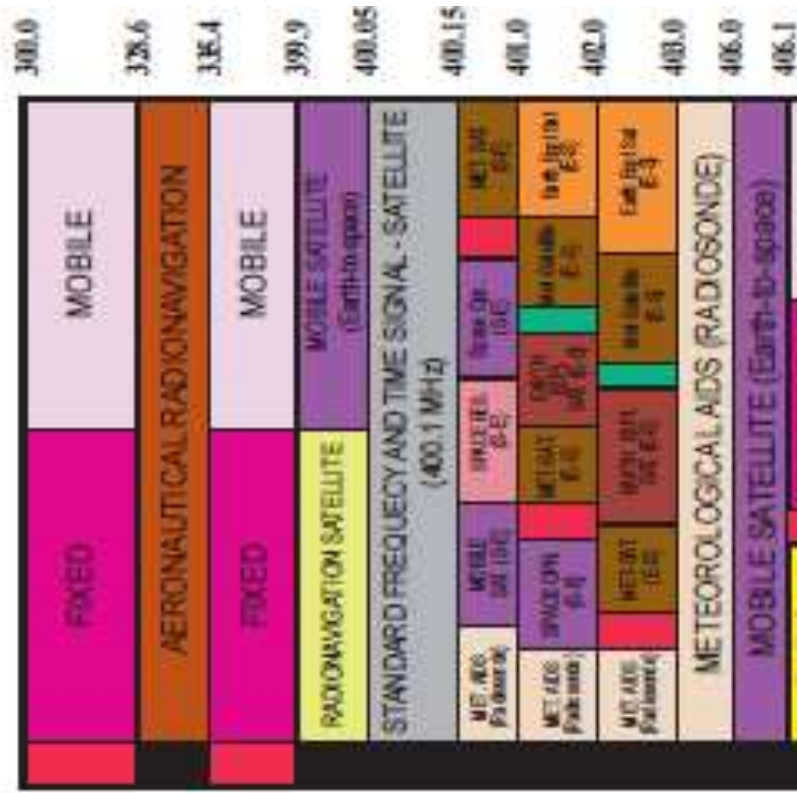

Row five

300 MHz