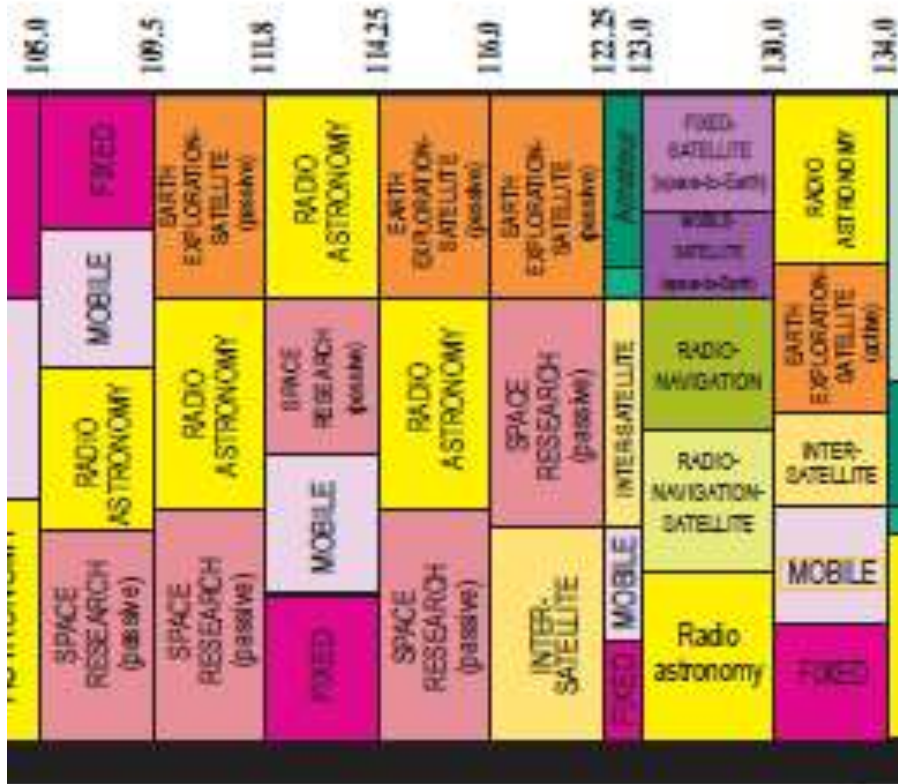

59.7	INTER-SATELLITE		INTER-SATELLITE	
57.0	FIXED	INTER-SATELLITE	FIXED	INTER-SATELLITE
58.2	MOBILE	MOBILE	MOBILE	MOBILE
59.0	MOBILE	MOBILE	MOBILE	MOBILE
59.3	MOBILE	MOBILE	MOBILE	MOBILE
64.0	MOBILE	MOBILE	MOBILE	MOBILE
65.0	MOBILE	MOBILE	MOBILE	MOBILE
66.0	MOBILE	MOBILE	MOBILE	MOBILE
71.0	MOBILE	MOBILE	MOBILE	MOBILE
74.0	MOBILE	MOBILE	MOBILE	MOBILE

ISM - 61.25±0.25 GHz

SPECTRUM
An NSF Spectrum Innovation Center

ISM - 122.5 ± 0.50 GHz