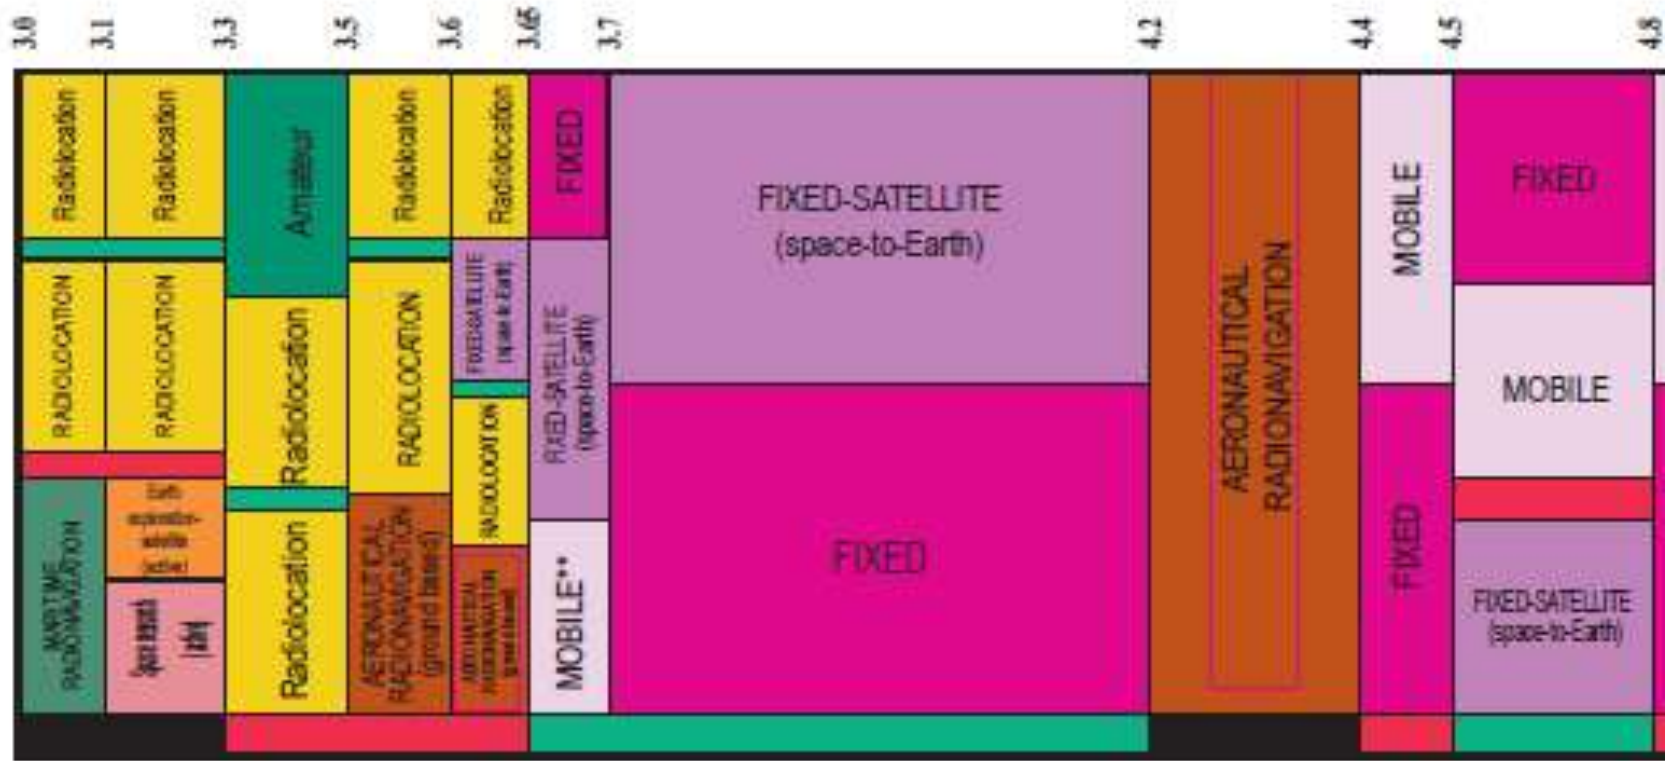

Row Six

3 GHz

4.8	MOBILE											
4.94	MOBILE**											
4.99	RADIO ASTRONOMY	Space Research (passive)										
5.0	AERONAUTICAL RADIO NAVIGATION	RADIO NAVIGATION SATELLITE (Earth to space)										
5.01	AERONAUTICAL RADIO NAVIGATION	RADIO NAVIGATION SATELLITE (space-to-Earth) (space-to-space)										
5.03	AERONAUTICAL RADIO NAVIGATION											
5.15	AERONAUTICAL RADIO NAVIGATION											
5.25	FIXED-SATELLITE (Earth-to-space)											
5.255	RADIO LOCATION	SPACE RESEARCH (active)	EARTH EXPLORATION-SATELLITE (active)	SPACE RESEARCH (active)	Earth exploration-satellite (active)	SPACE RESEARCH (active)	Earth exploration-satellite (active)	SPACE RESEARCH (active)	Earth exploration-satellite (active)	SPACE RESEARCH (active)	Earth exploration-satellite (active)	SPACE RESEARCH (active)
5.35		SPACE RESEARCH (active)	EARTH EXPLORATION-SATELLITE (active)	SPACE RESEARCH (active)	Earth exploration-satellite (active)	SPACE RESEARCH (active)	Earth exploration-satellite (active)	SPACE RESEARCH (active)	Earth exploration-satellite (active)	SPACE RESEARCH (active)	Earth exploration-satellite (active)	SPACE RESEARCH (active)
5.46	RADIO LOCATION	RADIOLOCATION	EARTH EXPLORATION-SATELLITE (active)	RADIOLOCATION	Earth exploration-satellite (active)	RADIOLOCATION	Earth exploration-satellite (active)	RADIOLOCATION	Earth exploration-satellite (active)	RADIOLOCATION	Earth exploration-satellite (active)	RADIOLOCATION
5.47		RADIOLOCATION	EARTH EXPLORATION-SATELLITE (active)	RADIOLOCATION	Earth exploration-satellite (active)	RADIOLOCATION	Earth exploration-satellite (active)	RADIOLOCATION	Earth exploration-satellite (active)	RADIOLOCATION	Earth exploration-satellite (active)	RADIOLOCATION
5.57	MULTI-MEDIA RADIO NAVIGATION	SPACE RESEARCH (active)	EARTH EXPLORATION-SATELLITE (active)	SPACE RESEARCH (active)	Earth exploration-satellite (active)	SPACE RESEARCH (active)	Earth exploration-satellite (active)	SPACE RESEARCH (active)	Earth exploration-satellite (active)	SPACE RESEARCH (active)	Earth exploration-satellite (active)	SPACE RESEARCH (active)
	RADIOLOCATION