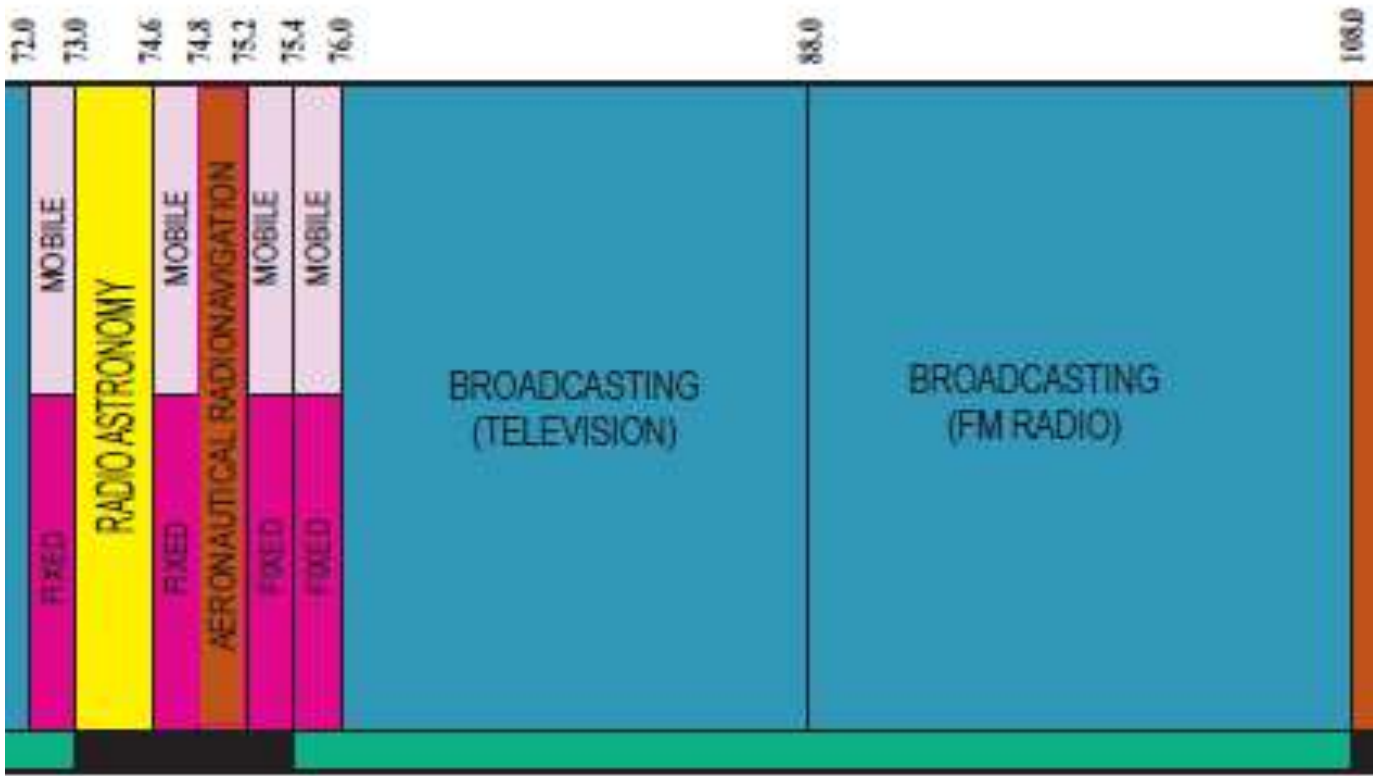

ISM - 27.12 ±.163 MHz

30 MHz

Row 4

MOBILE SATELLITE (space-to-Earth)	SPACE RESEARCH (space-to-Earth)	SPACE OPERATION (space-to-Earth)	MOBILE SATELLITE (space-to-Earth)	137.0
MOBILE SATELLITE (space-to-Earth)	SPACE RESEARCH (space-to-Earth)	SPACE OPERATION (space-to-Earth)	MOBILE SATELLITE (space-to-Earth)	137.025
MOBILE SATELLITE (space-to-Earth)	SPACE RESEARCH (space-to-Earth)	SPACE OPERATION (space-to-Earth)	MOBILE SATELLITE (space-to-Earth)	137.175
MOBILE SATELLITE (space-to-Earth)	SPACE RESEARCH (space-to-Earth)	SPACE OPERATION (space-to-Earth)	MOBILE SATELLITE (space-to-Earth)	137.825
MOBILE SATELLITE (space-to-Earth)	SPACE RESEARCH (space-to-Earth)	SPACE OPERATION (space-to-Earth)	MOBILE SATELLITE (space-to-Earth)	138.0
FIXED	FIXED	MOBILE	MOBILE	144.0
FIXED	FIXED	MOBILE	MOBILE	146.0
FIXED	FIXED	MOBILE	MOBILE	148.0
FIXED	FIXED	MOBILE	MOBILE	149.9
FIXED	FIXED	MOBILE	MOBILE	150.05
FIXED	FIXED	MOBILE	MOBILE	150.8
FIXED	FIXED	MOBILE	MOBILE	152.855
FIXED	FIXED	MOBILE	MOBILE	154.0
FIXED	FIXED	MOBILE	MOBILE	156.2475