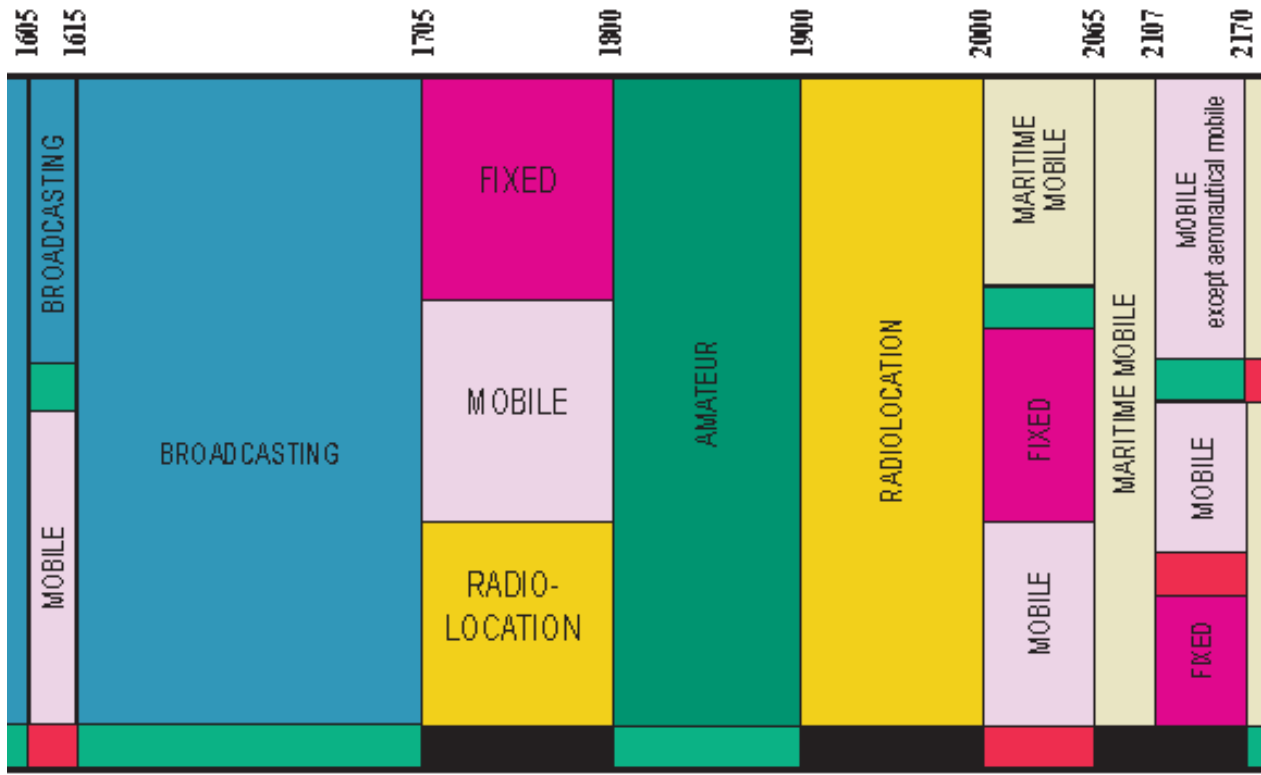

Line 2

300 kHz

535

1605

BROADCASTING
(AM RADIO)

SPECTRUM
An NSF Spectrum Innovation Center

3 MHz

Row three