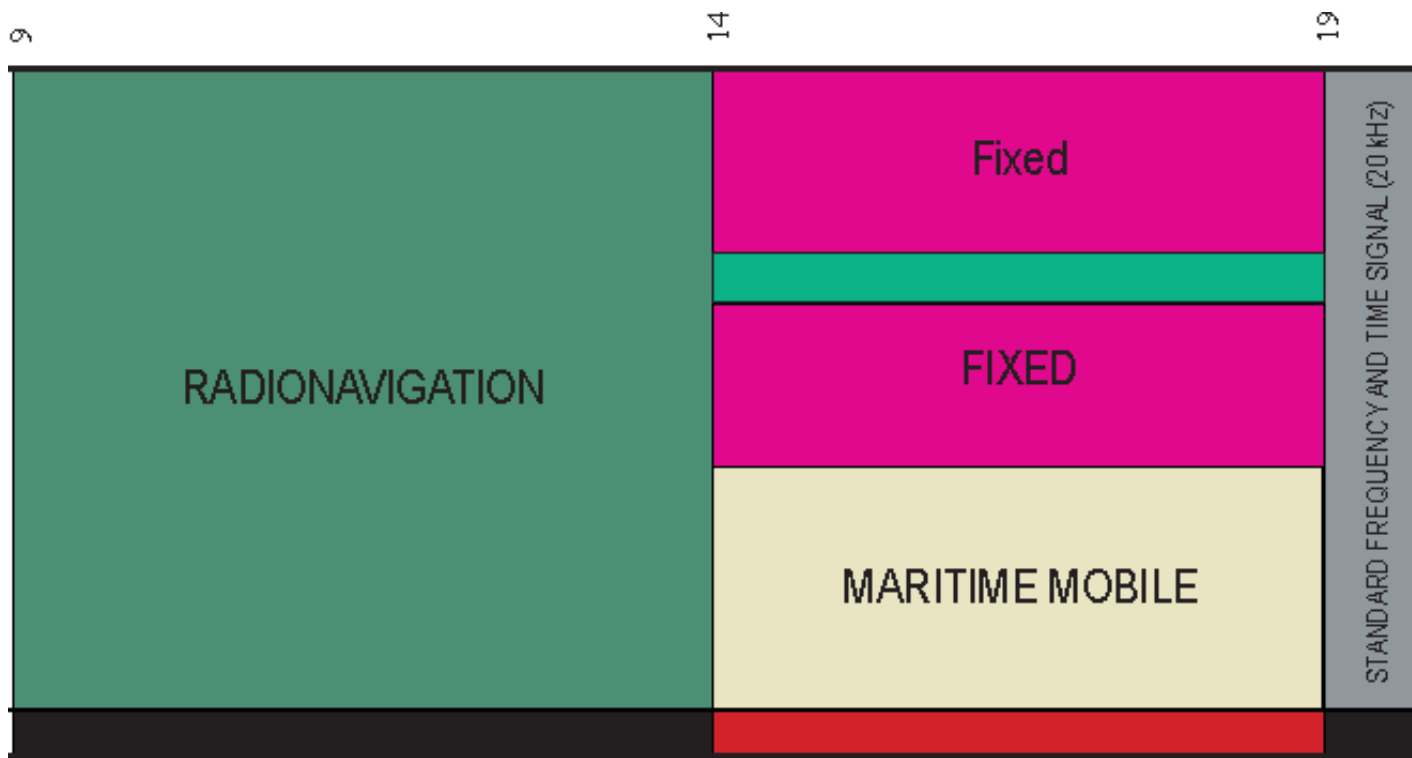

NTIA Spectrum Allocation Table

Separated into puzzle pieces. Just print, cut them out, and laminate.

o

o

NOT ALLOCATED

0 kHz

12 16

300 kHz